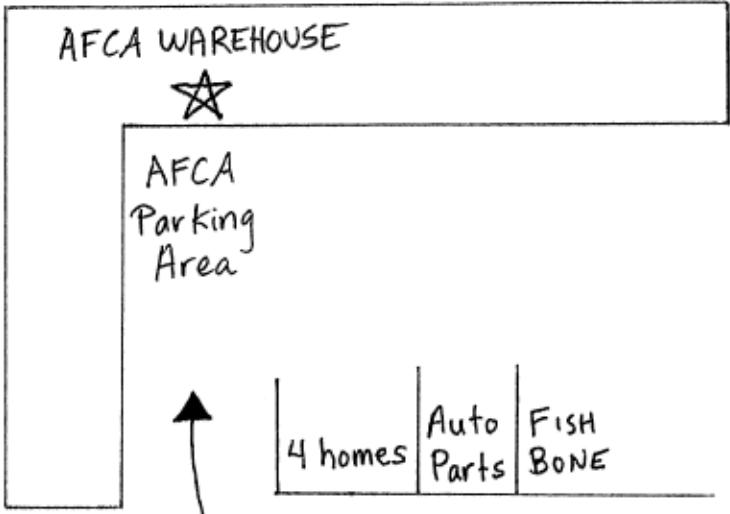

12th St.

11th St.

10th St. (Rt. 72)

2 way

CUMBERLAND ST. (RT. 422)

ONE WAY

FRESH DONUTS

RITE AID

ONE WAY

ONE WAY

CHESTNUT ST.

VW

FRITZ LEISS CARPET

DIRECTIONS FROM CENTER OF LEBANON:

1. Travel west on Cumberland St.
2. Pass 11th St., Fishbone Store, Auto Parts store, and 4 row homes on right.
3. Turn into gravel parking area immediately after the 4 row homes.
4. If you get to 12th St., you've gone too far.